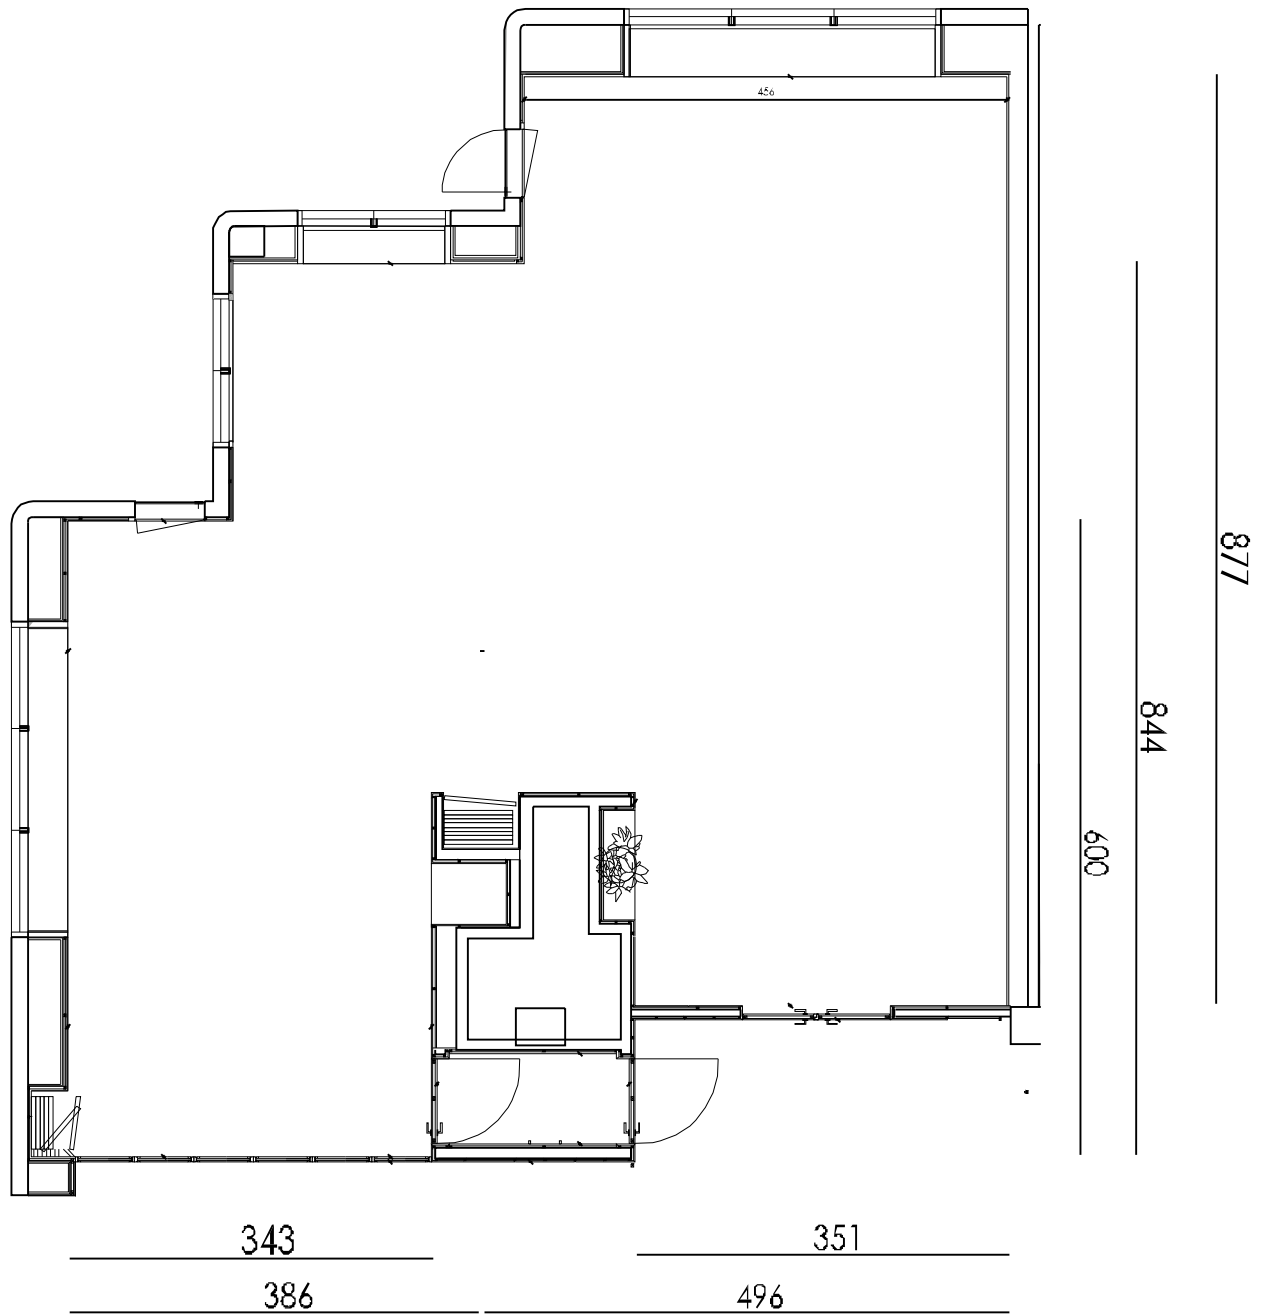

Azul

Room	Surface m ²	Theatre	School-Room	U-Shape	Boardroom	Banquet
Azul 1 + 2	84	31	21	18	40	32