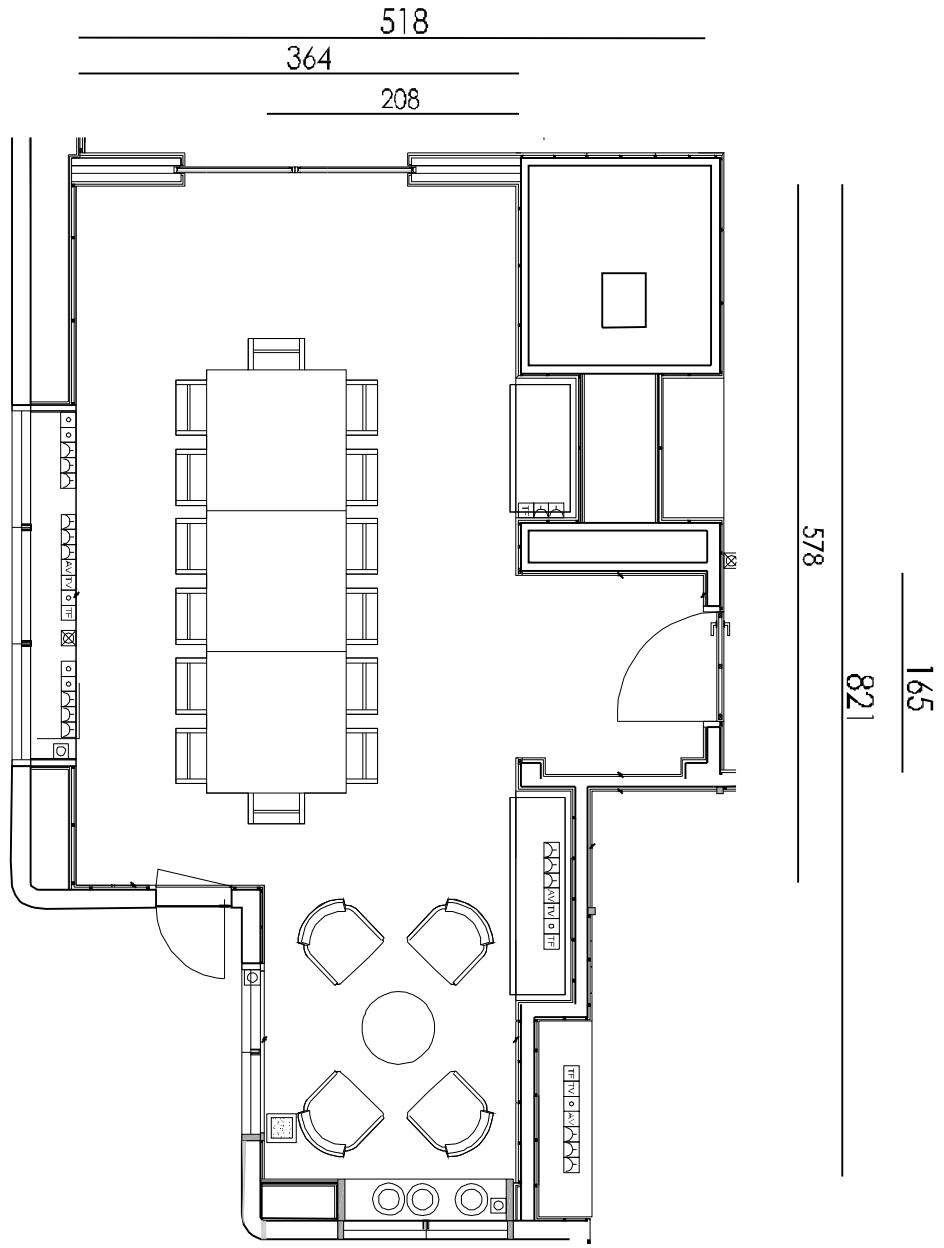

Azzurro

| Room | Surface m ² | Theatre | School-Room | U-Shape | Boardroom | Banquet |
|---------|---------------------------|---------|-------------|---------|-----------|---------|
| Azzurro | 31 | 16 | - | 12 | 20 | - |