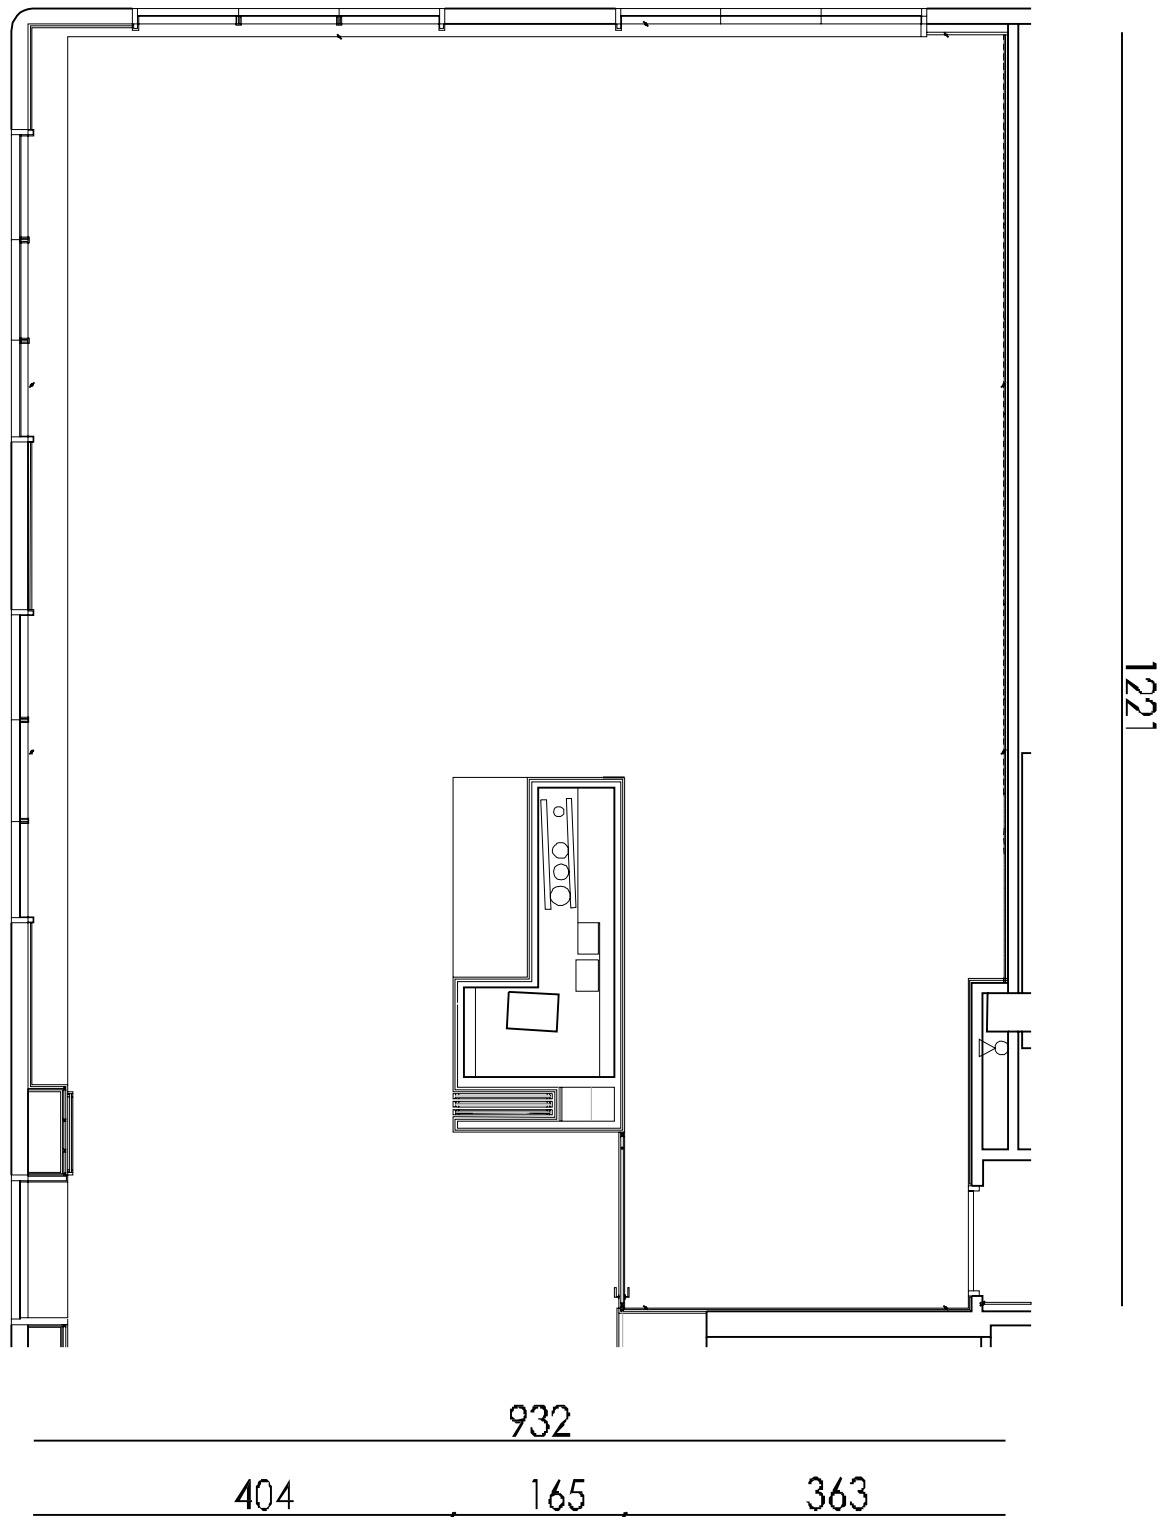

# Blau2

Room	Surface m <sup>2</sup>	Theatre	School-Room	U-Shape	Boardroom	Banquet
Blau 2	81	54	42	24	70	50