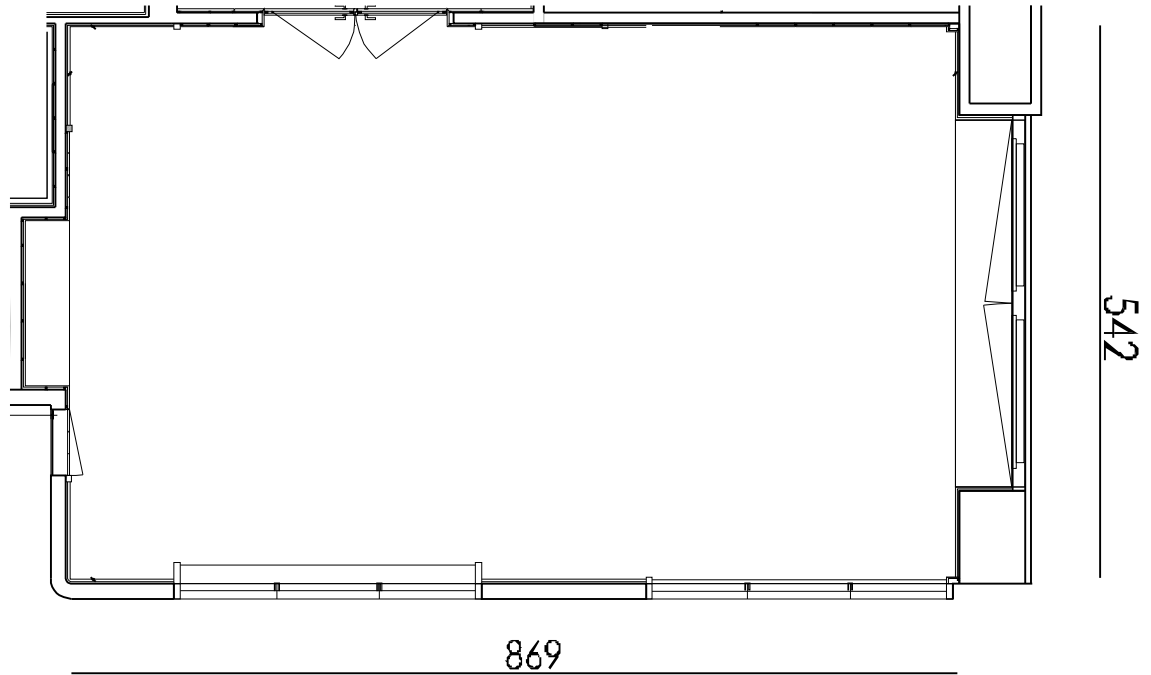

Bleu

Room	Surface m ²	Theatre	School-Room	U-Shape	Boardroom	Banquet
Bleu	45	-	-	20	-	-